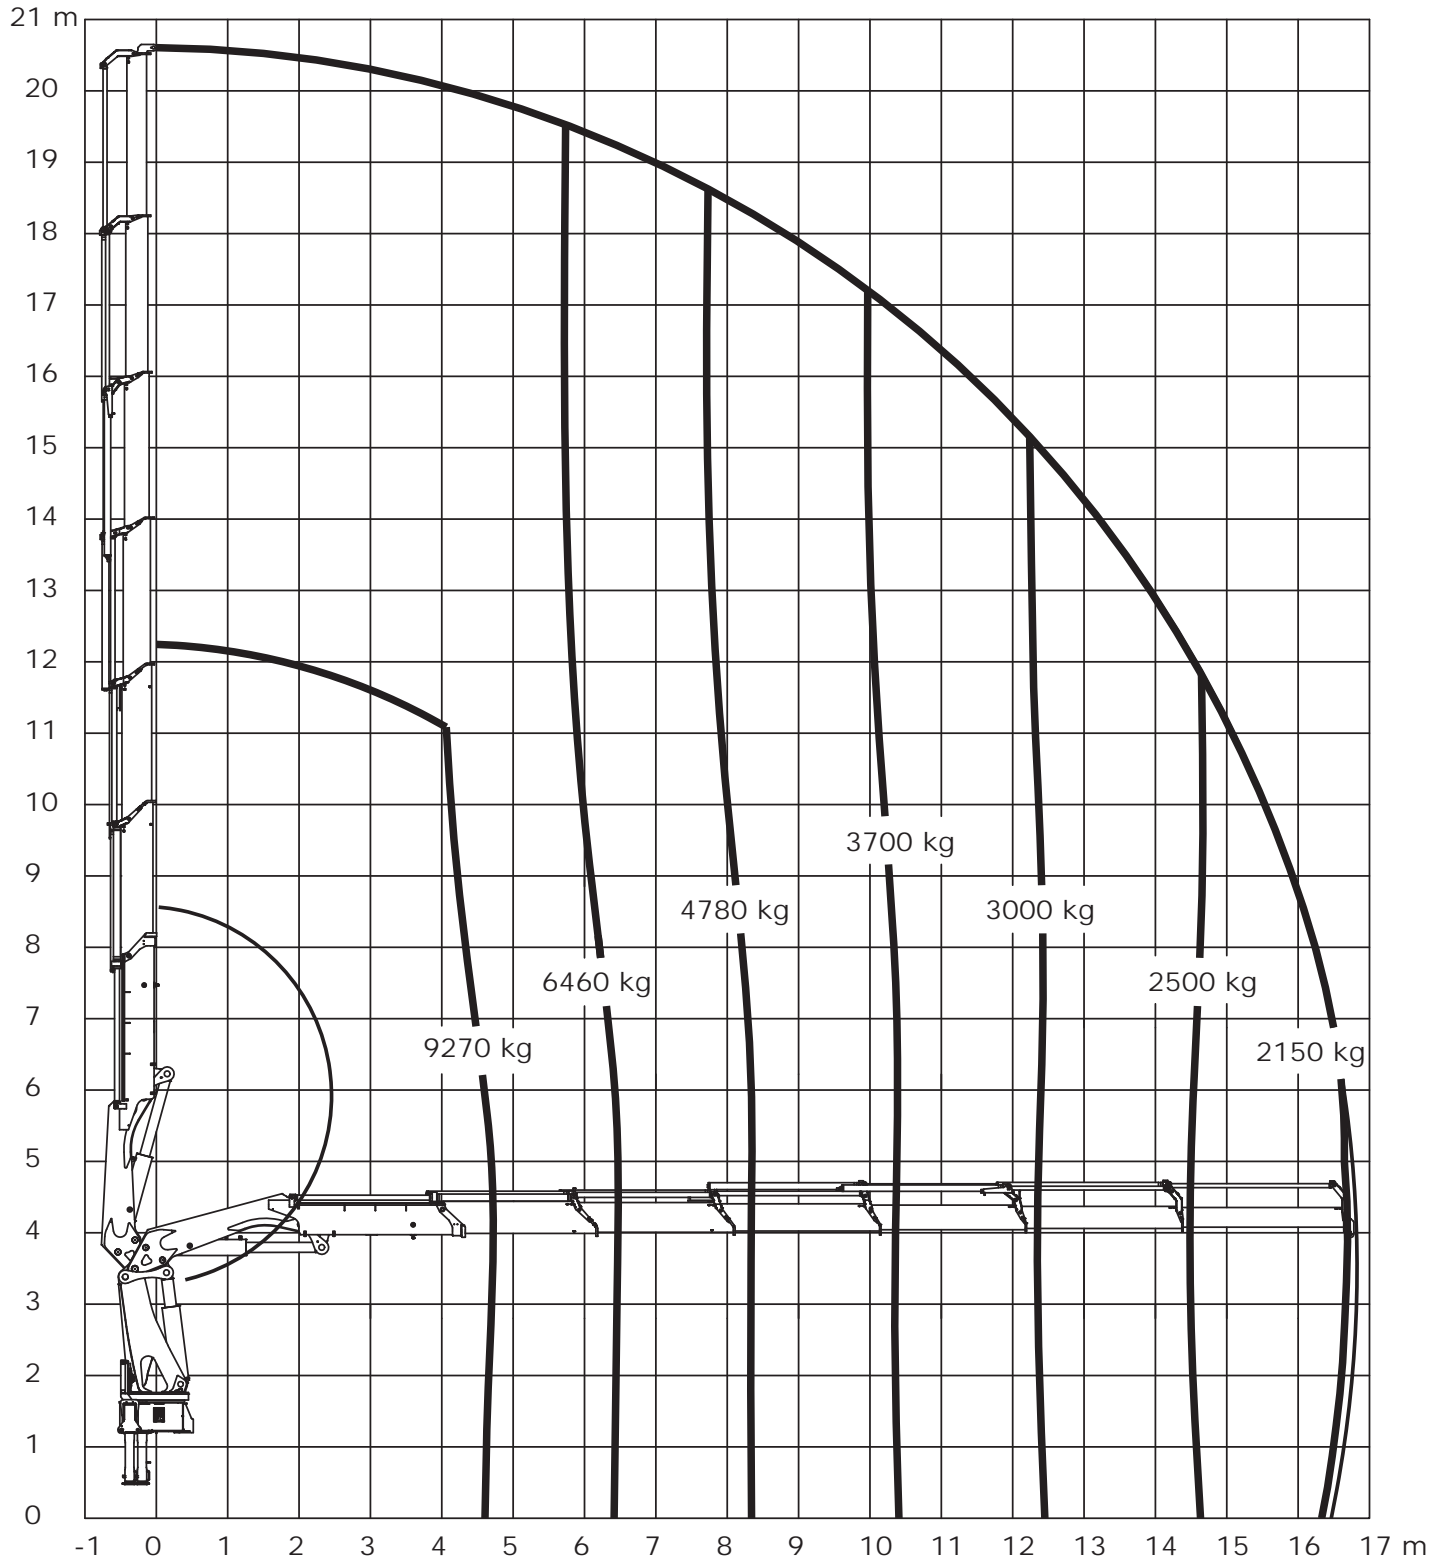

## Lifting capacity diagram, K6

Catalogue no.	Section
31 109	26
Date	Page
10-04-2012	1 (1)

Loading group: EN12999 H1/B3

## Lifting capacity diagram, 5020-K6 with FJ1000 K5

Catalogue no.	Section
31 109	255
Date	Page
10-04-2012	1 (1)