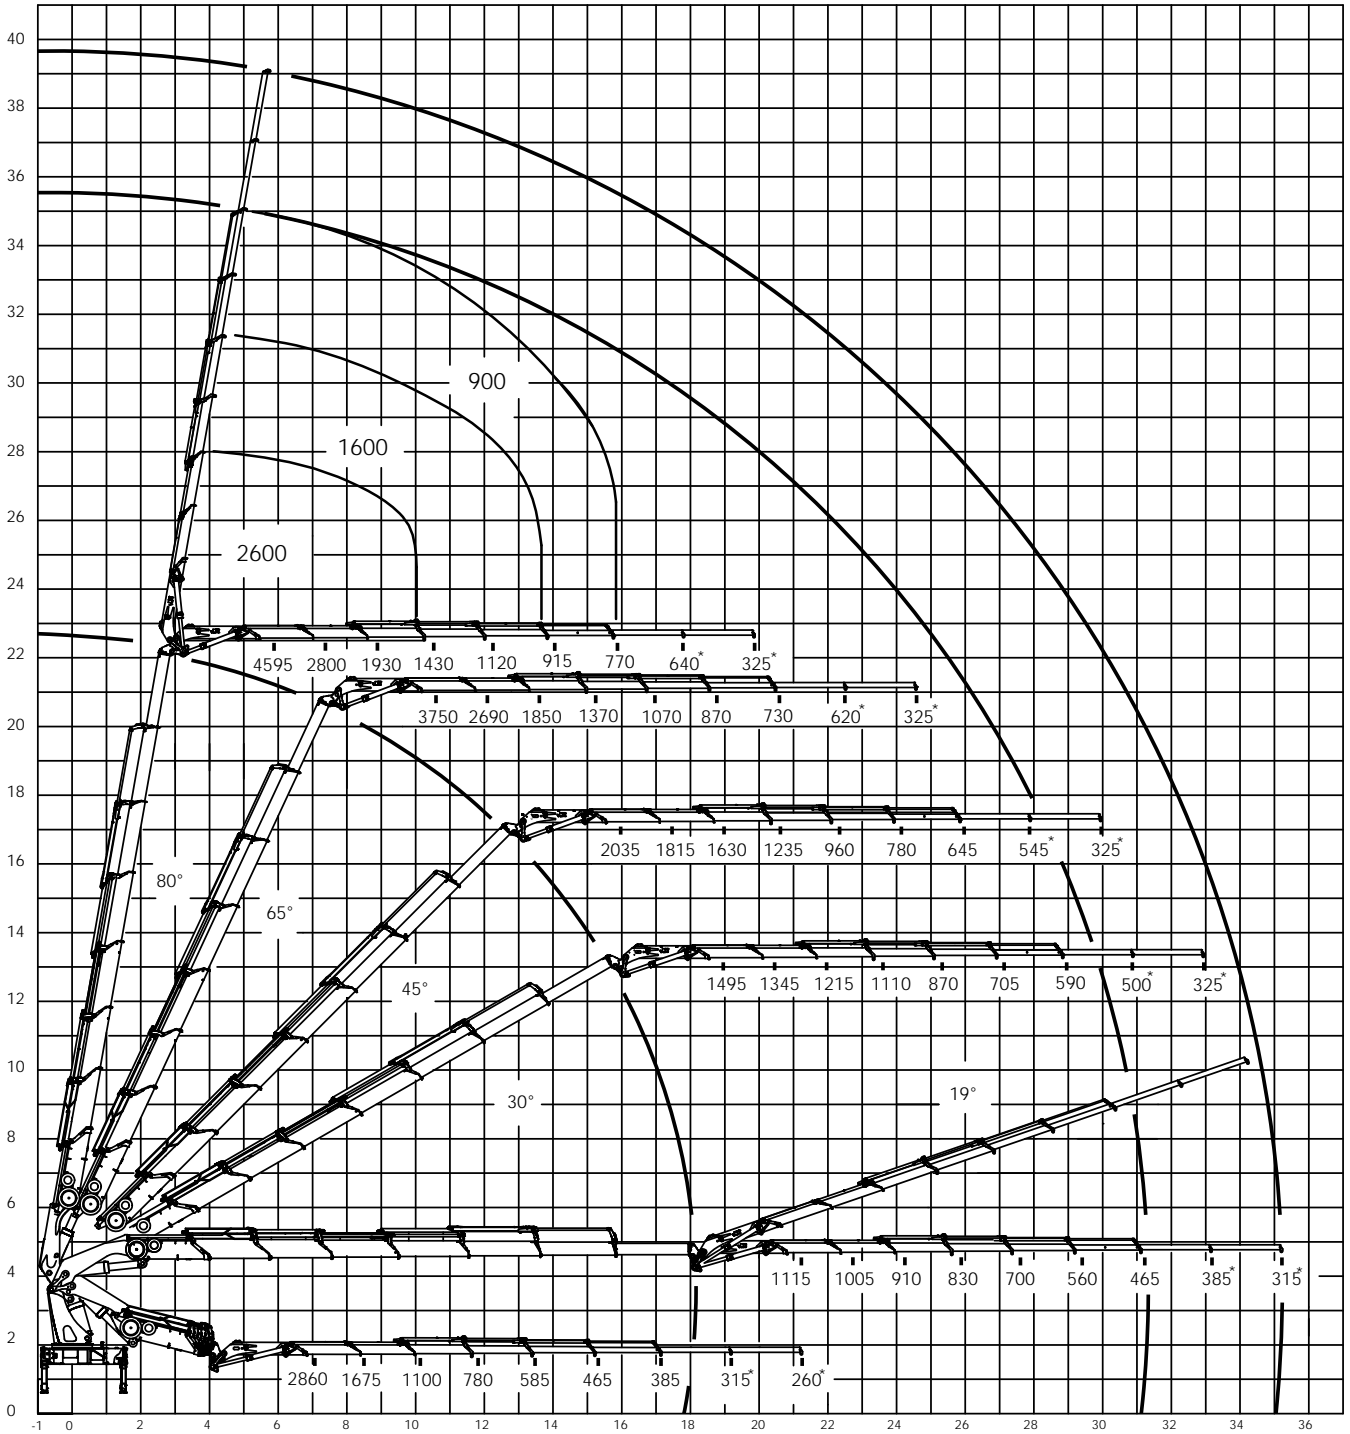

**Technical Information 7020K-RCS**

**Lifting capacity diagram, K7**

Catalogue no.	Section
31 122	27
Date	Page
09-04-2018	1 (1)

## Lifting capacity diagram, 7020-K7 with FJ1400-K6

Catalogue no.	Section
31 122	247
Date	Page
31-07-2018	1 (1)

\* With manual extension.