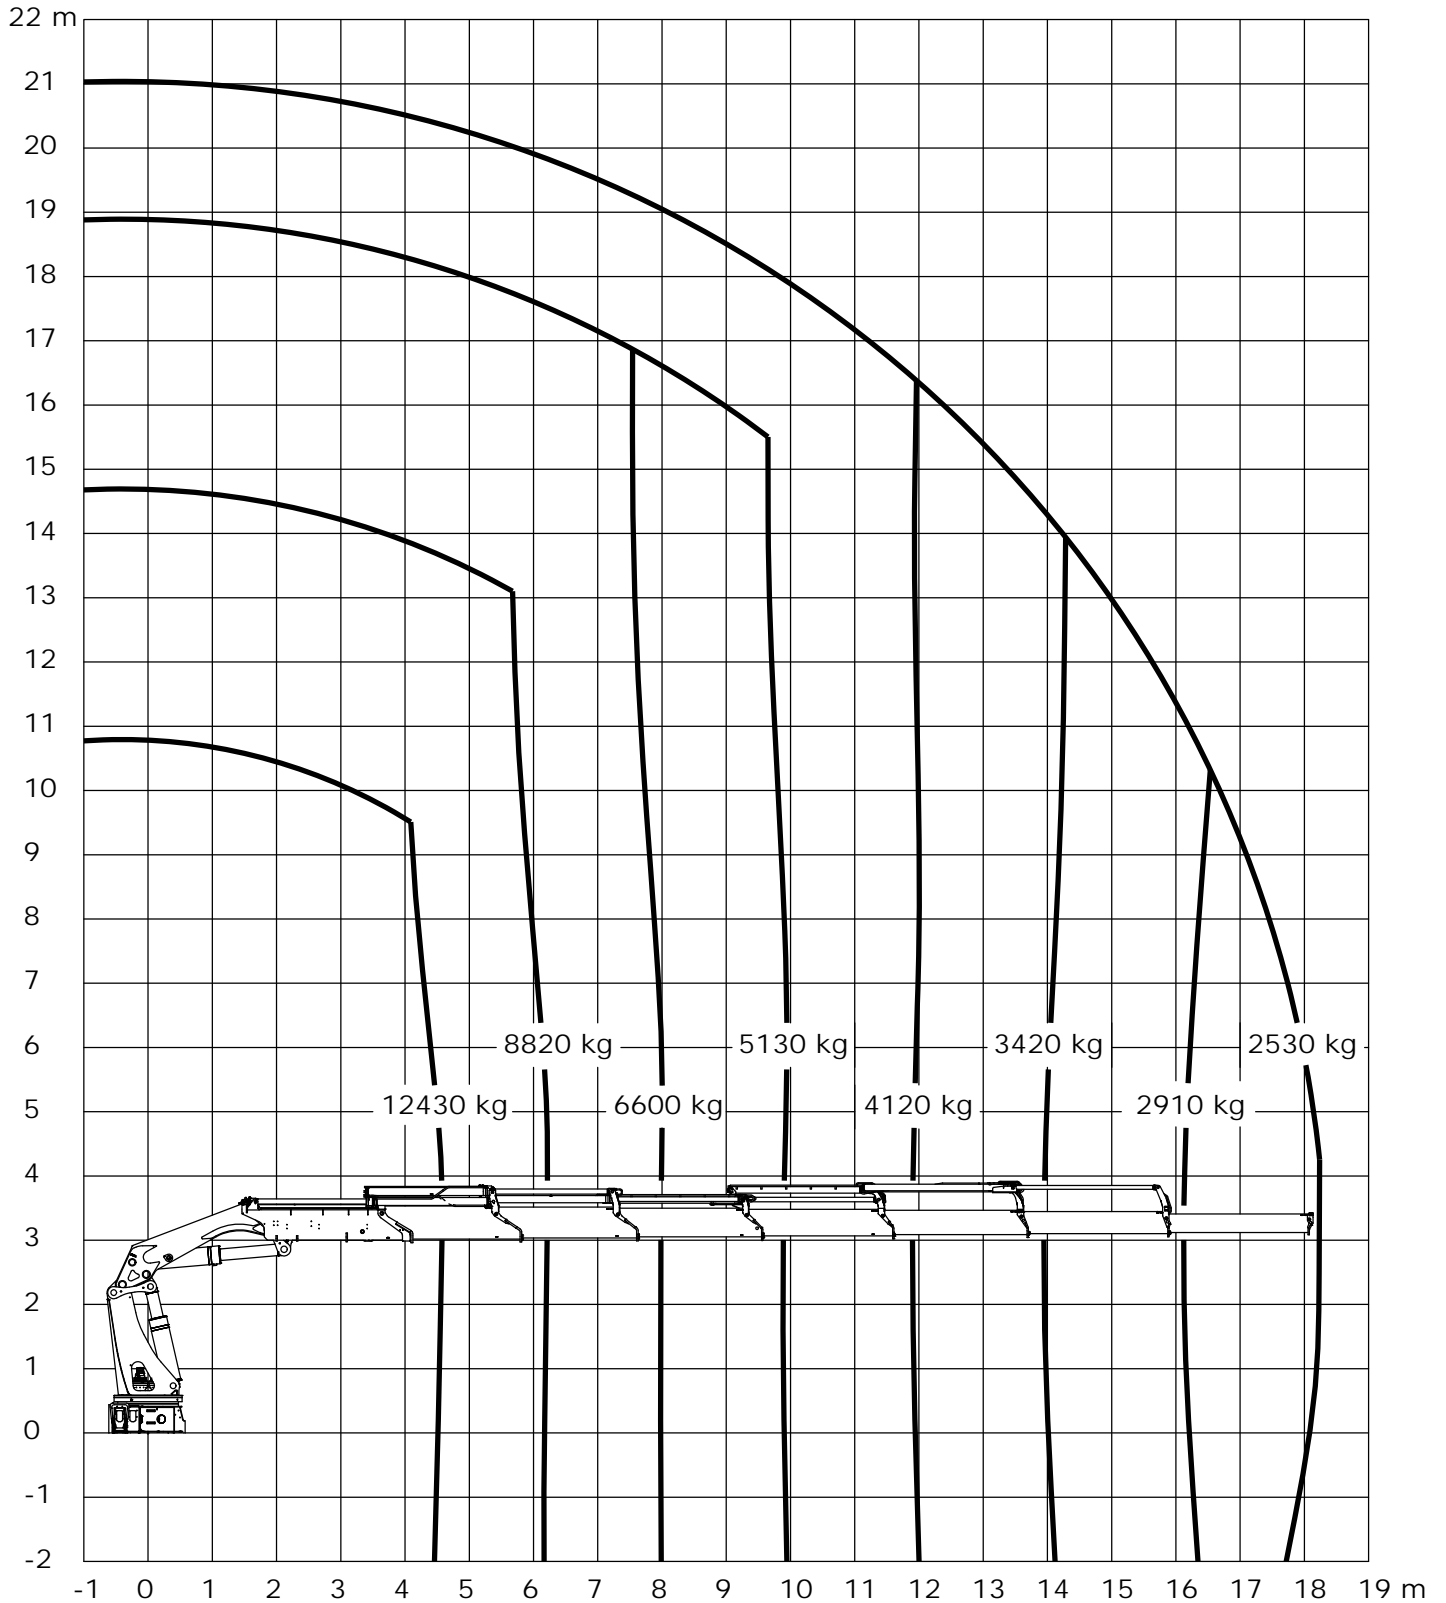

**Technical Information 7020K-RCS**

**Lifting capacity diagram, K7**

Catalogue no.	Section
31 122	27
Date	Page
09-04-2018	1 (1)

## Lifting capacity diagram, 7020-K7 with FJ1400-K6

Catalogue no.	Section
31 122	247
Date	Page
31-07-2018	1 (1)

\* With manual extension.