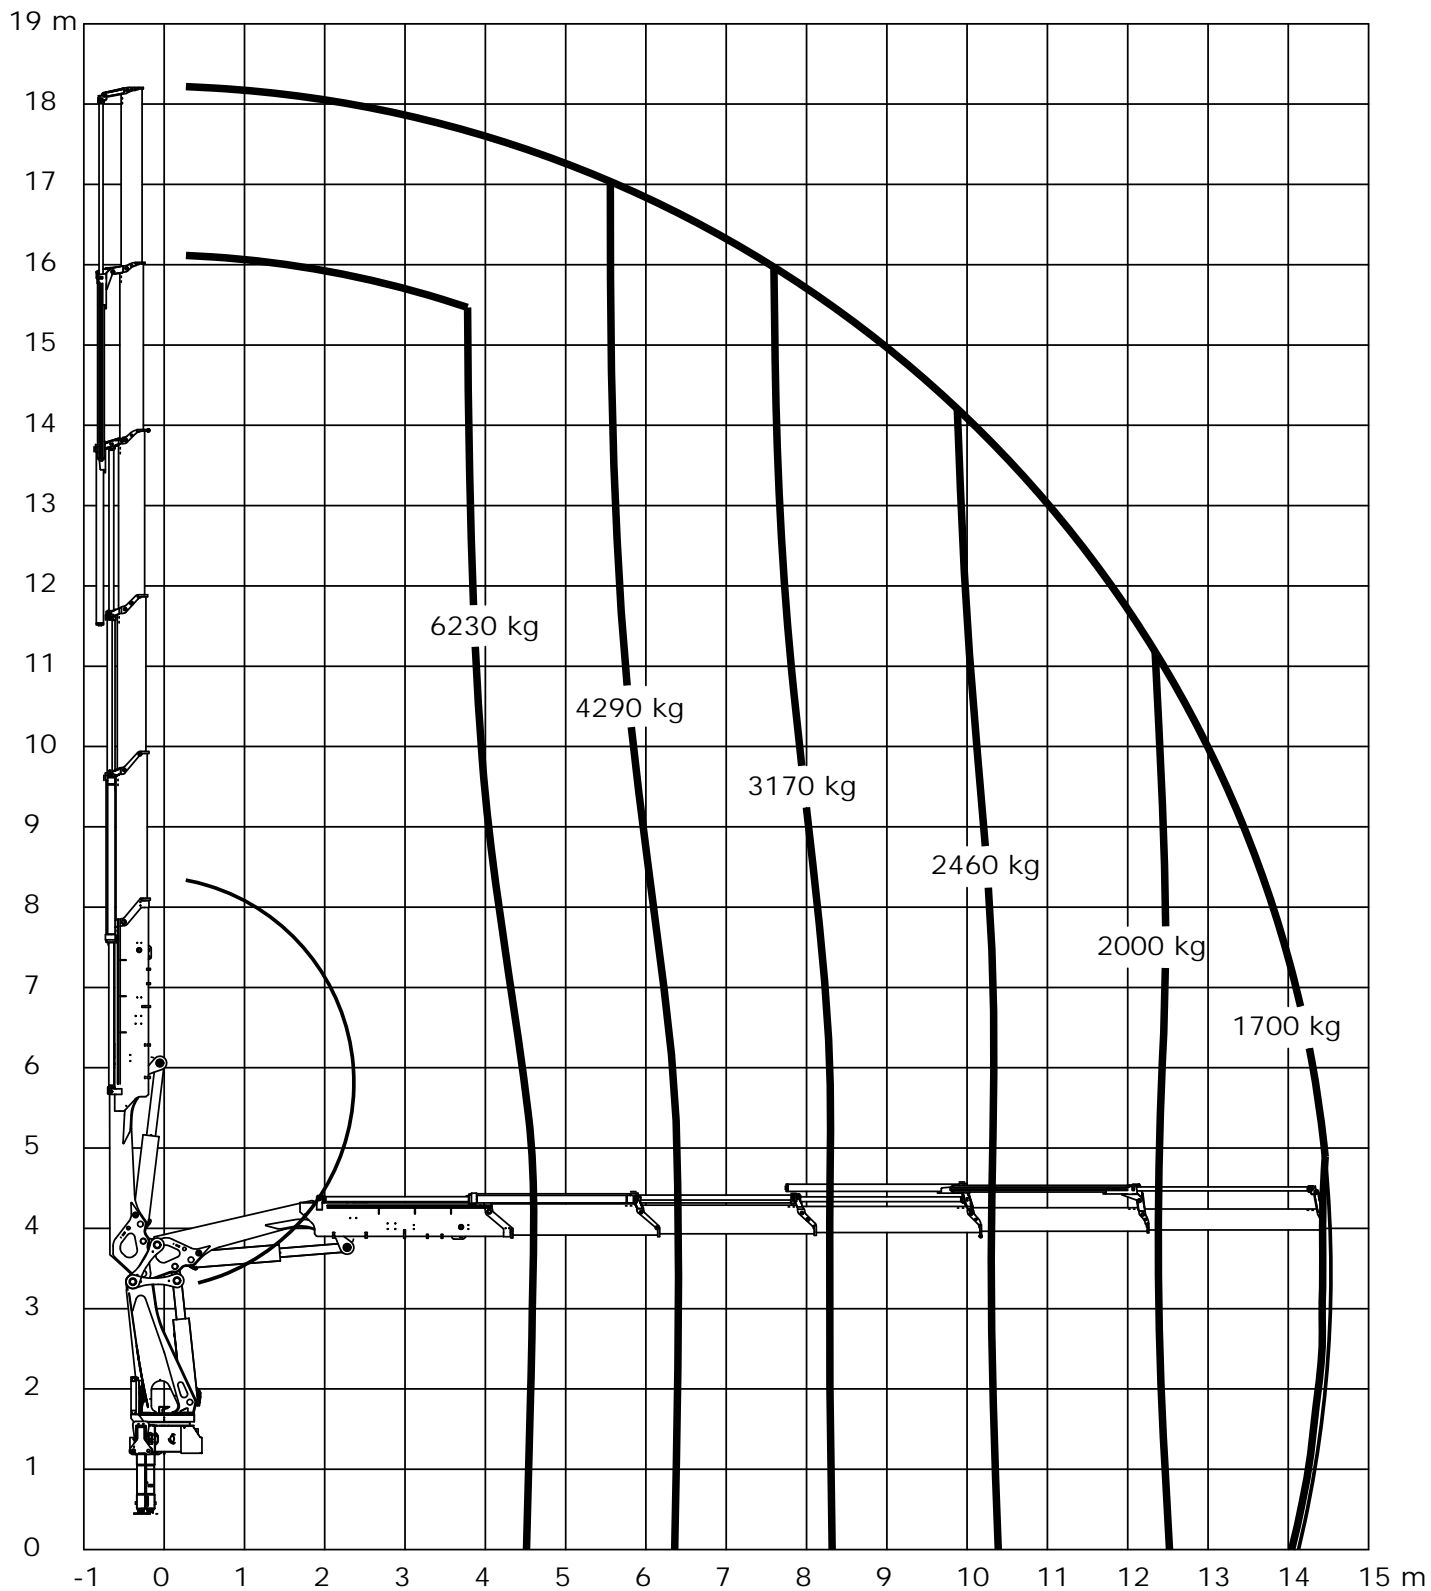

# Technical Information 3220-K

## Lifting capacity diagram, K5

Catalogue no.	Section
31 098	325
Date	Page
14-08-2012	1 (1)

Loading group: EN12999 H1/B3