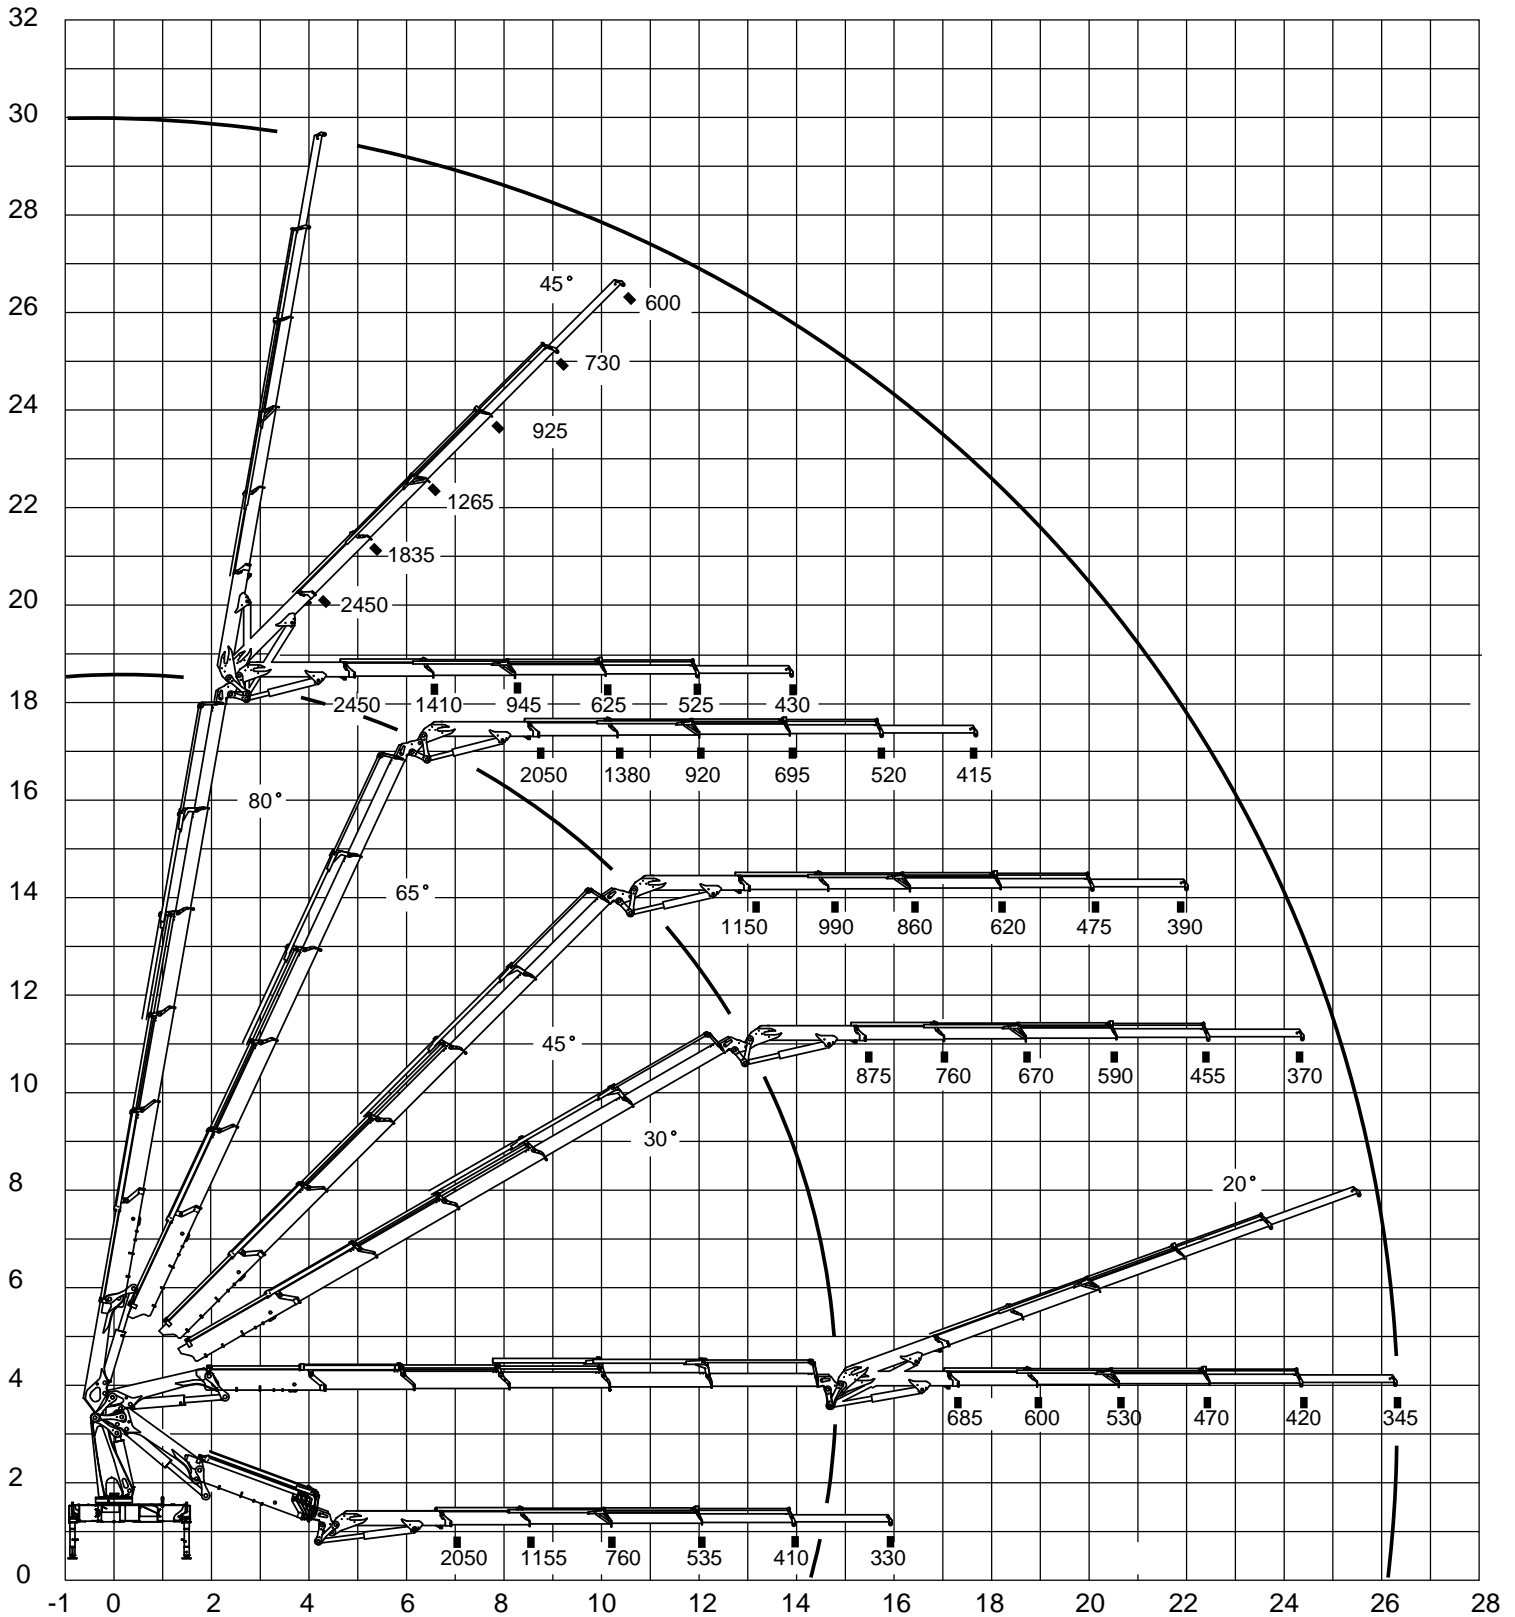

## Lifting capacity diagram, K5

Catalogue no.	Section
31 098	325
Date	Page
14-08-2012	1 (1)

Loading group: EN12999 H1/B3

## Lifting capacity diagram, 3220-K5 with FJ1000 K5

Catalogue no.	Section
31 098	356
Date	Page
27-09-2012	1 (1)

- power to lift. -